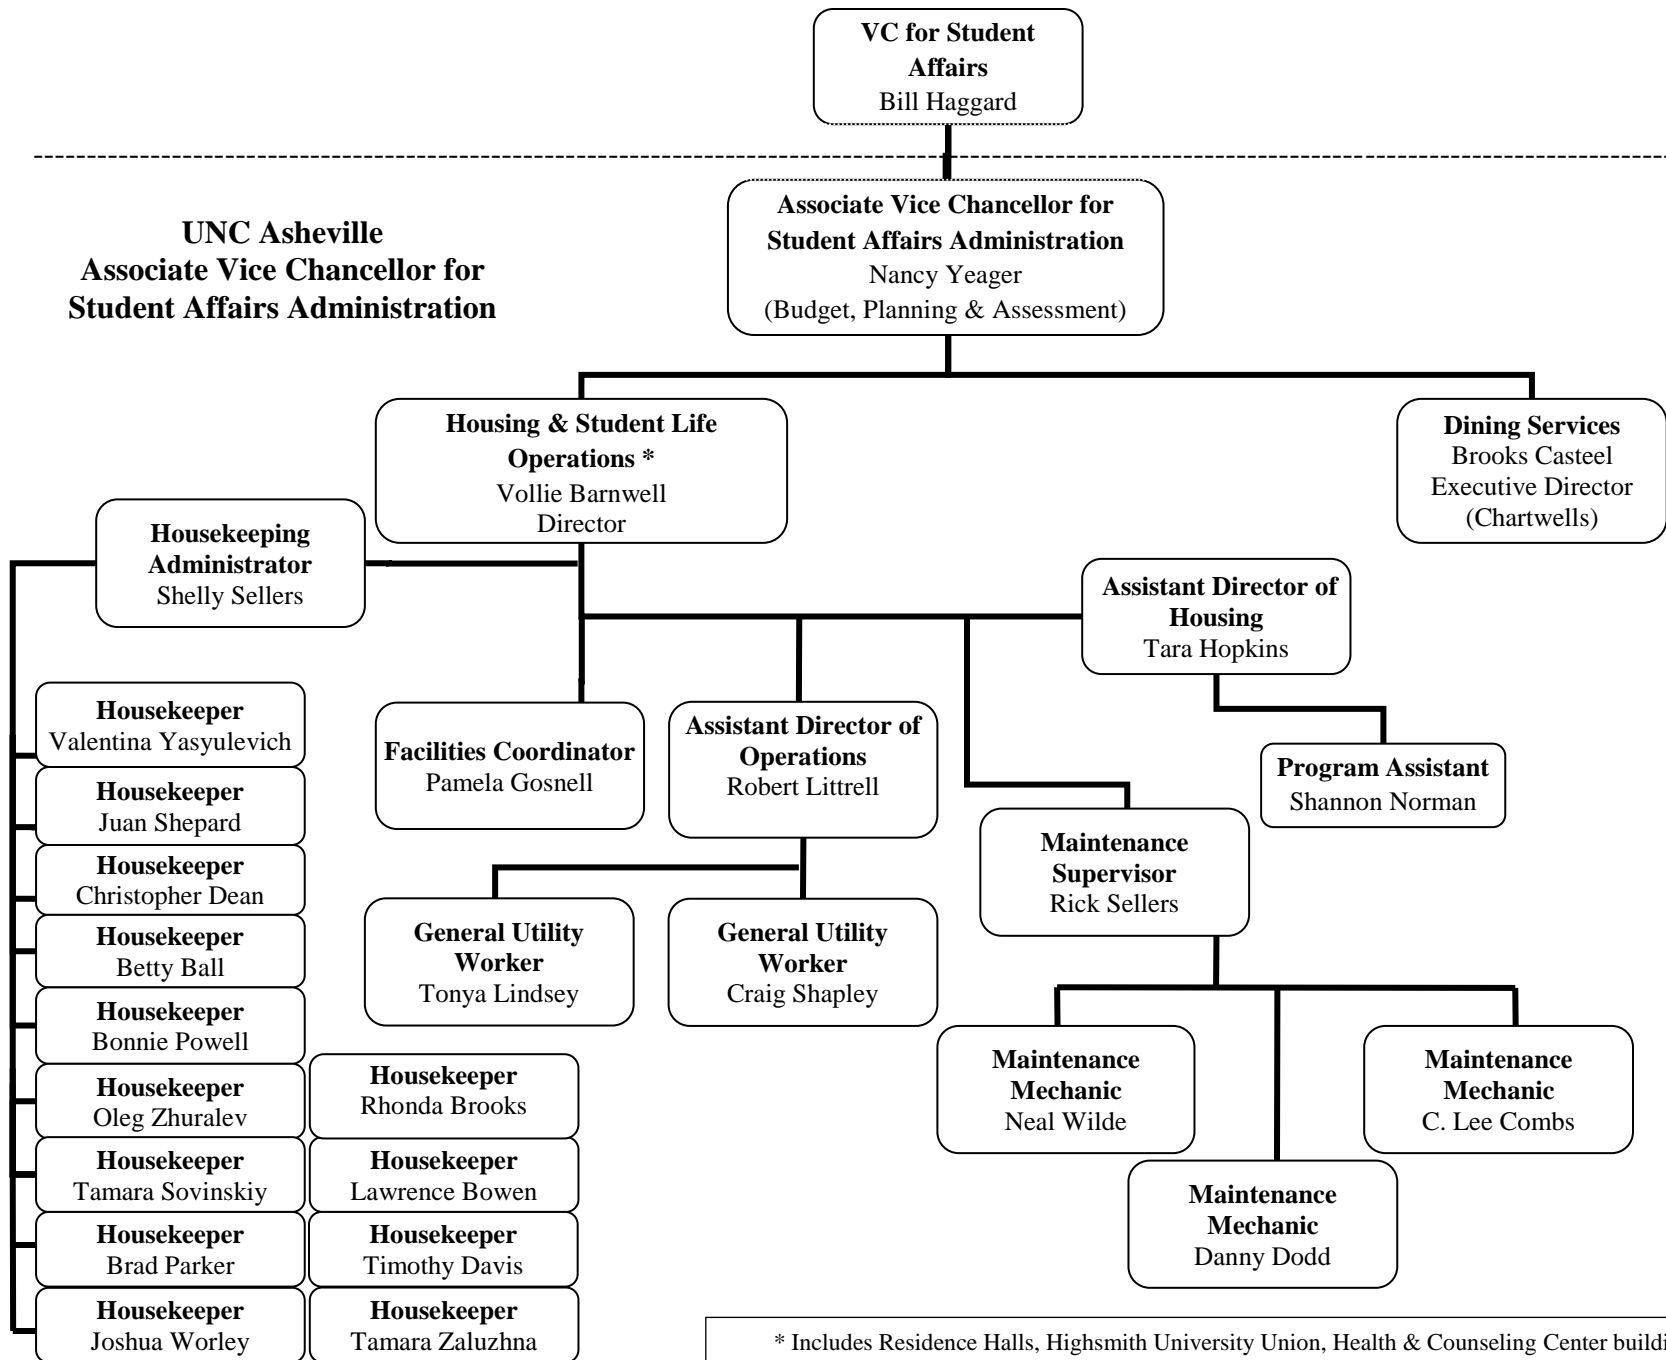

UNC Asheville
Associate Vice Chancellor for
Student Affairs Administration

* Includes Residence Halls, Highsmith University Union, Health & Counseling Center buildings